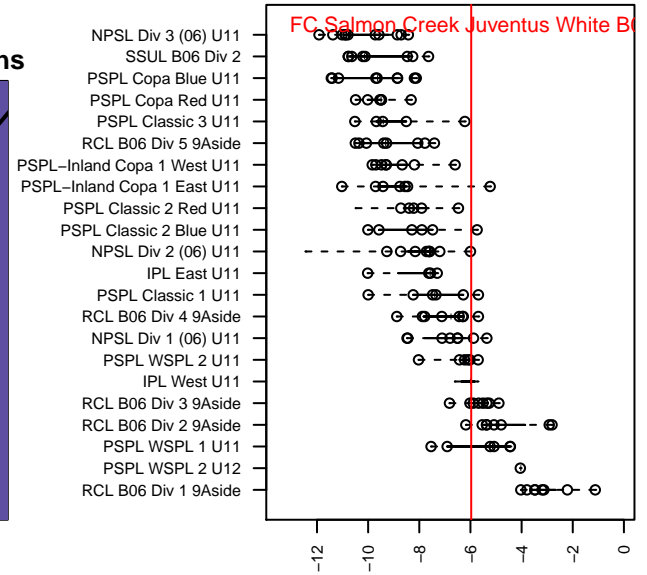

# FC Salmon Creek Juventus White B06

Futbol Club Salmon Creek  
 Salmon Creek, WA  
 B06 total strength=694  
 attack=0.77 defense=0.62  
 fall league = PTT B06 Premier White

alt names used:  
 FC Salmon Creek Juventus White  
 FCSC B06 JUVENTUS WHITE  
 FCSC 06B White

Venues played:  
 2016 Clash At the Border Div 1 Gold/Silver/Bro  
 2016 NWCL 06  
 2016 PTT B06 Premier White

**FC Salmon Creek Juventus White B06**  
 Dots are actual minus expected GF (blue circles) and GA (red triangles).  
 Blue line is smoothed change in attack strength. Red is smoothed change in defense strength.

**attack and defense variance (black dot)  
relative to other teams  
and top 10 in region**

**attack and defense rating  
relative to others at age  
and all opponents in last 13 months**

**Performance relative to 13 month average**